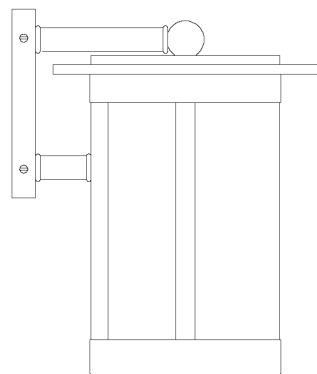

Santorini

Wall Mounts & Pendant and Post Mount

SAB-7DD-RC

Frame: SAB-7
Glass: Dew Drop (DD)
Finish: Raw Copper (RC)

SAH-9

SAP-9

SAB-7

SAB-9

SAB-11

Specifications

Frame	Width	Height	Depth	Extension	Mounting Base	Mounting Center to Top	Lamping	C-UL Rating
SAB-7	7"	10"	8"		4" x 5"	2½"	I-100W, Medium	Incand. Wet
SAB-9	9"	13"	10"		4" x 6"	3"	I-100W, Medium	Incand. Wet
SAB-11	11"	16"	12½"		5" x 8"	4"	I-100W, Medium	Incand. Wet
SAH-9	9"	14"		50"	5" round		I-100W, Medium	Incand. Damp
SAP-9	9"	13"					I-100W, Medium	Incand. Wet