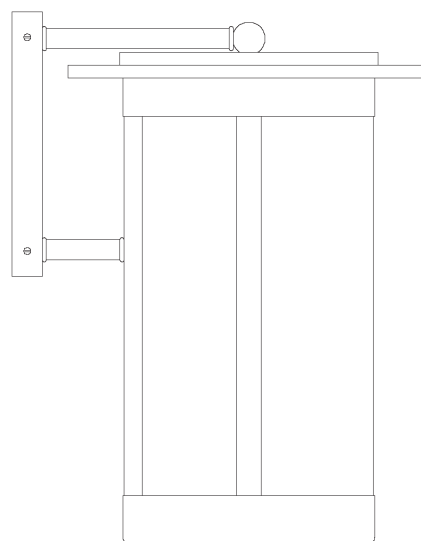

Santorini

Wall Mounts & Pendant and Post Mount

SAB-7DD-RC

Frame: SAB-7
Glass: Dew Drop (DD)
Finish: Raw Copper (RC)

SAH-9

SAP-9

SAB-7

SAB-9

SAB-11

Specifications

Frame	Width	Height	Depth	Extension	Mounting Base	Mounting Center to Top	Lamping	C-UL Rating
SAB-7	7"	10"	8"		4" x 5"	2½"	I-100W, Medium	Incand. Wet
SAB-9	9"	13"	10"		4" x 6"	3"	I-100W, Medium	Incand. Wet
SAB-11	11"	16"	12½"		5" x 8"	4"	I-100W, Medium	Incand. Wet
SAH-9	9"	14"		50"	5" round		I-100W, Medium	Incand. Damp
SAP-9	9"	13"					I-100W, Medium	Incand. Wet