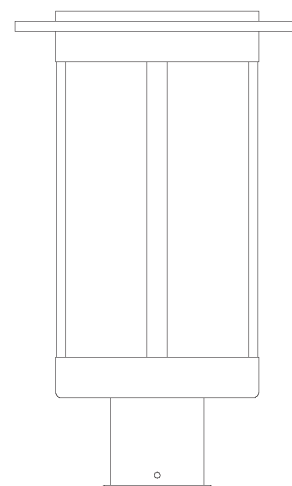

Santorini

Wall Mounts & Pendant and Post Mount

SAB-7DD-RC

Frame: SAB-7
Glass: Dew Drop (DD)
Finish: Raw Copper (RC)

SAH-9

SAP-9

SAB-7

SAB-9

SAB-11

Specifications

Frame	Width	Height	Depth	Extension	Mounting Base	Mounting Center to Top	Lamping	C-UL Rating
SAB-7	7"	10"	8"		4" x 5"	2½"	I-100W, Medium	Incand. Wet
SAB-9	9"	13"	10"		4" x 6"	3"	I-100W, Medium	Incand. Wet
SAB-11	11"	16"	12½"		5" x 8"	4"	I-100W, Medium	Incand. Wet
SAH-9	9"	14"		50"	5" round		I-100W, Medium	Incand. Damp
SAP-9	9"	13"					I-100W, Medium	Incand. Wet