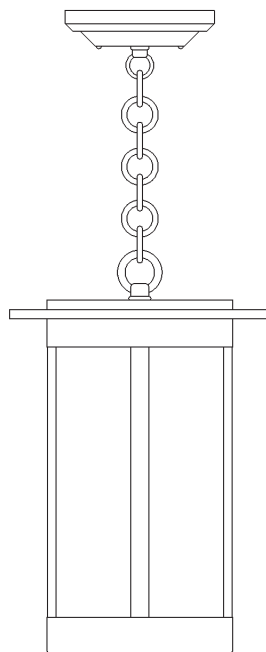

Santorini

Wall Mounts & Pendant and Post Mount

SAB-7DD-RC

Frame: SAB-7
Glass: Dew Drop (DD)
Finish: Raw Copper (RC)

SAH-9

SAP-9

SAB-7

SAB-9

SAB-11

Specifications

Frame	Width	Height	Depth	Extension	Mounting Base	Mounting Center to Top	Lamping	C-UL Rating
SAB-7	7"	10"	8"		4" x 5"	2½"	I-100W, Medium	Incand. Wet
SAB-9	9"	13"	10"		4" x 6"	3"	I-100W, Medium	Incand. Wet
SAB-11	11"	16"	12½"		5" x 8"	4"	I-100W, Medium	Incand. Wet
SAH-9	9"	14"		50"	5" round		I-100W, Medium	Incand. Damp
SAP-9	9"	13"					I-100W, Medium	Incand. Wet