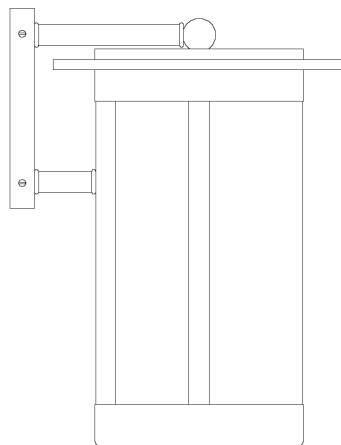

Santorini

Wall Mounts & Pendant and Post Mount

SAB-7DD-RC

Frame: SAB-7
Glass: Dew Drop (DD)
Finish: Raw Copper (RC)

SAH-9

SAP-9

SAB-7

SAB-9

SAB-11

Specifications

Frame	Width	Height	Depth	Extension	Mounting Base	Mounting Center to Top	Lamping	C-UL Rating
SAB-7	7"	10"	8"		4" x 5"	2½"	I-100W, Medium	Incand. Wet
SAB-9	9"	13"	10"		4" x 6"	3"	I-100W, Medium	Incand. Wet
SAB-11	11"	16"	12½"		5" x 8"	4"	I-100W, Medium	Incand. Wet
SAH-9	9"	14"		50"	5" round		I-100W, Medium	Incand. Damp
SAP-9	9"	13"					I-100W, Medium	Incand. Wet